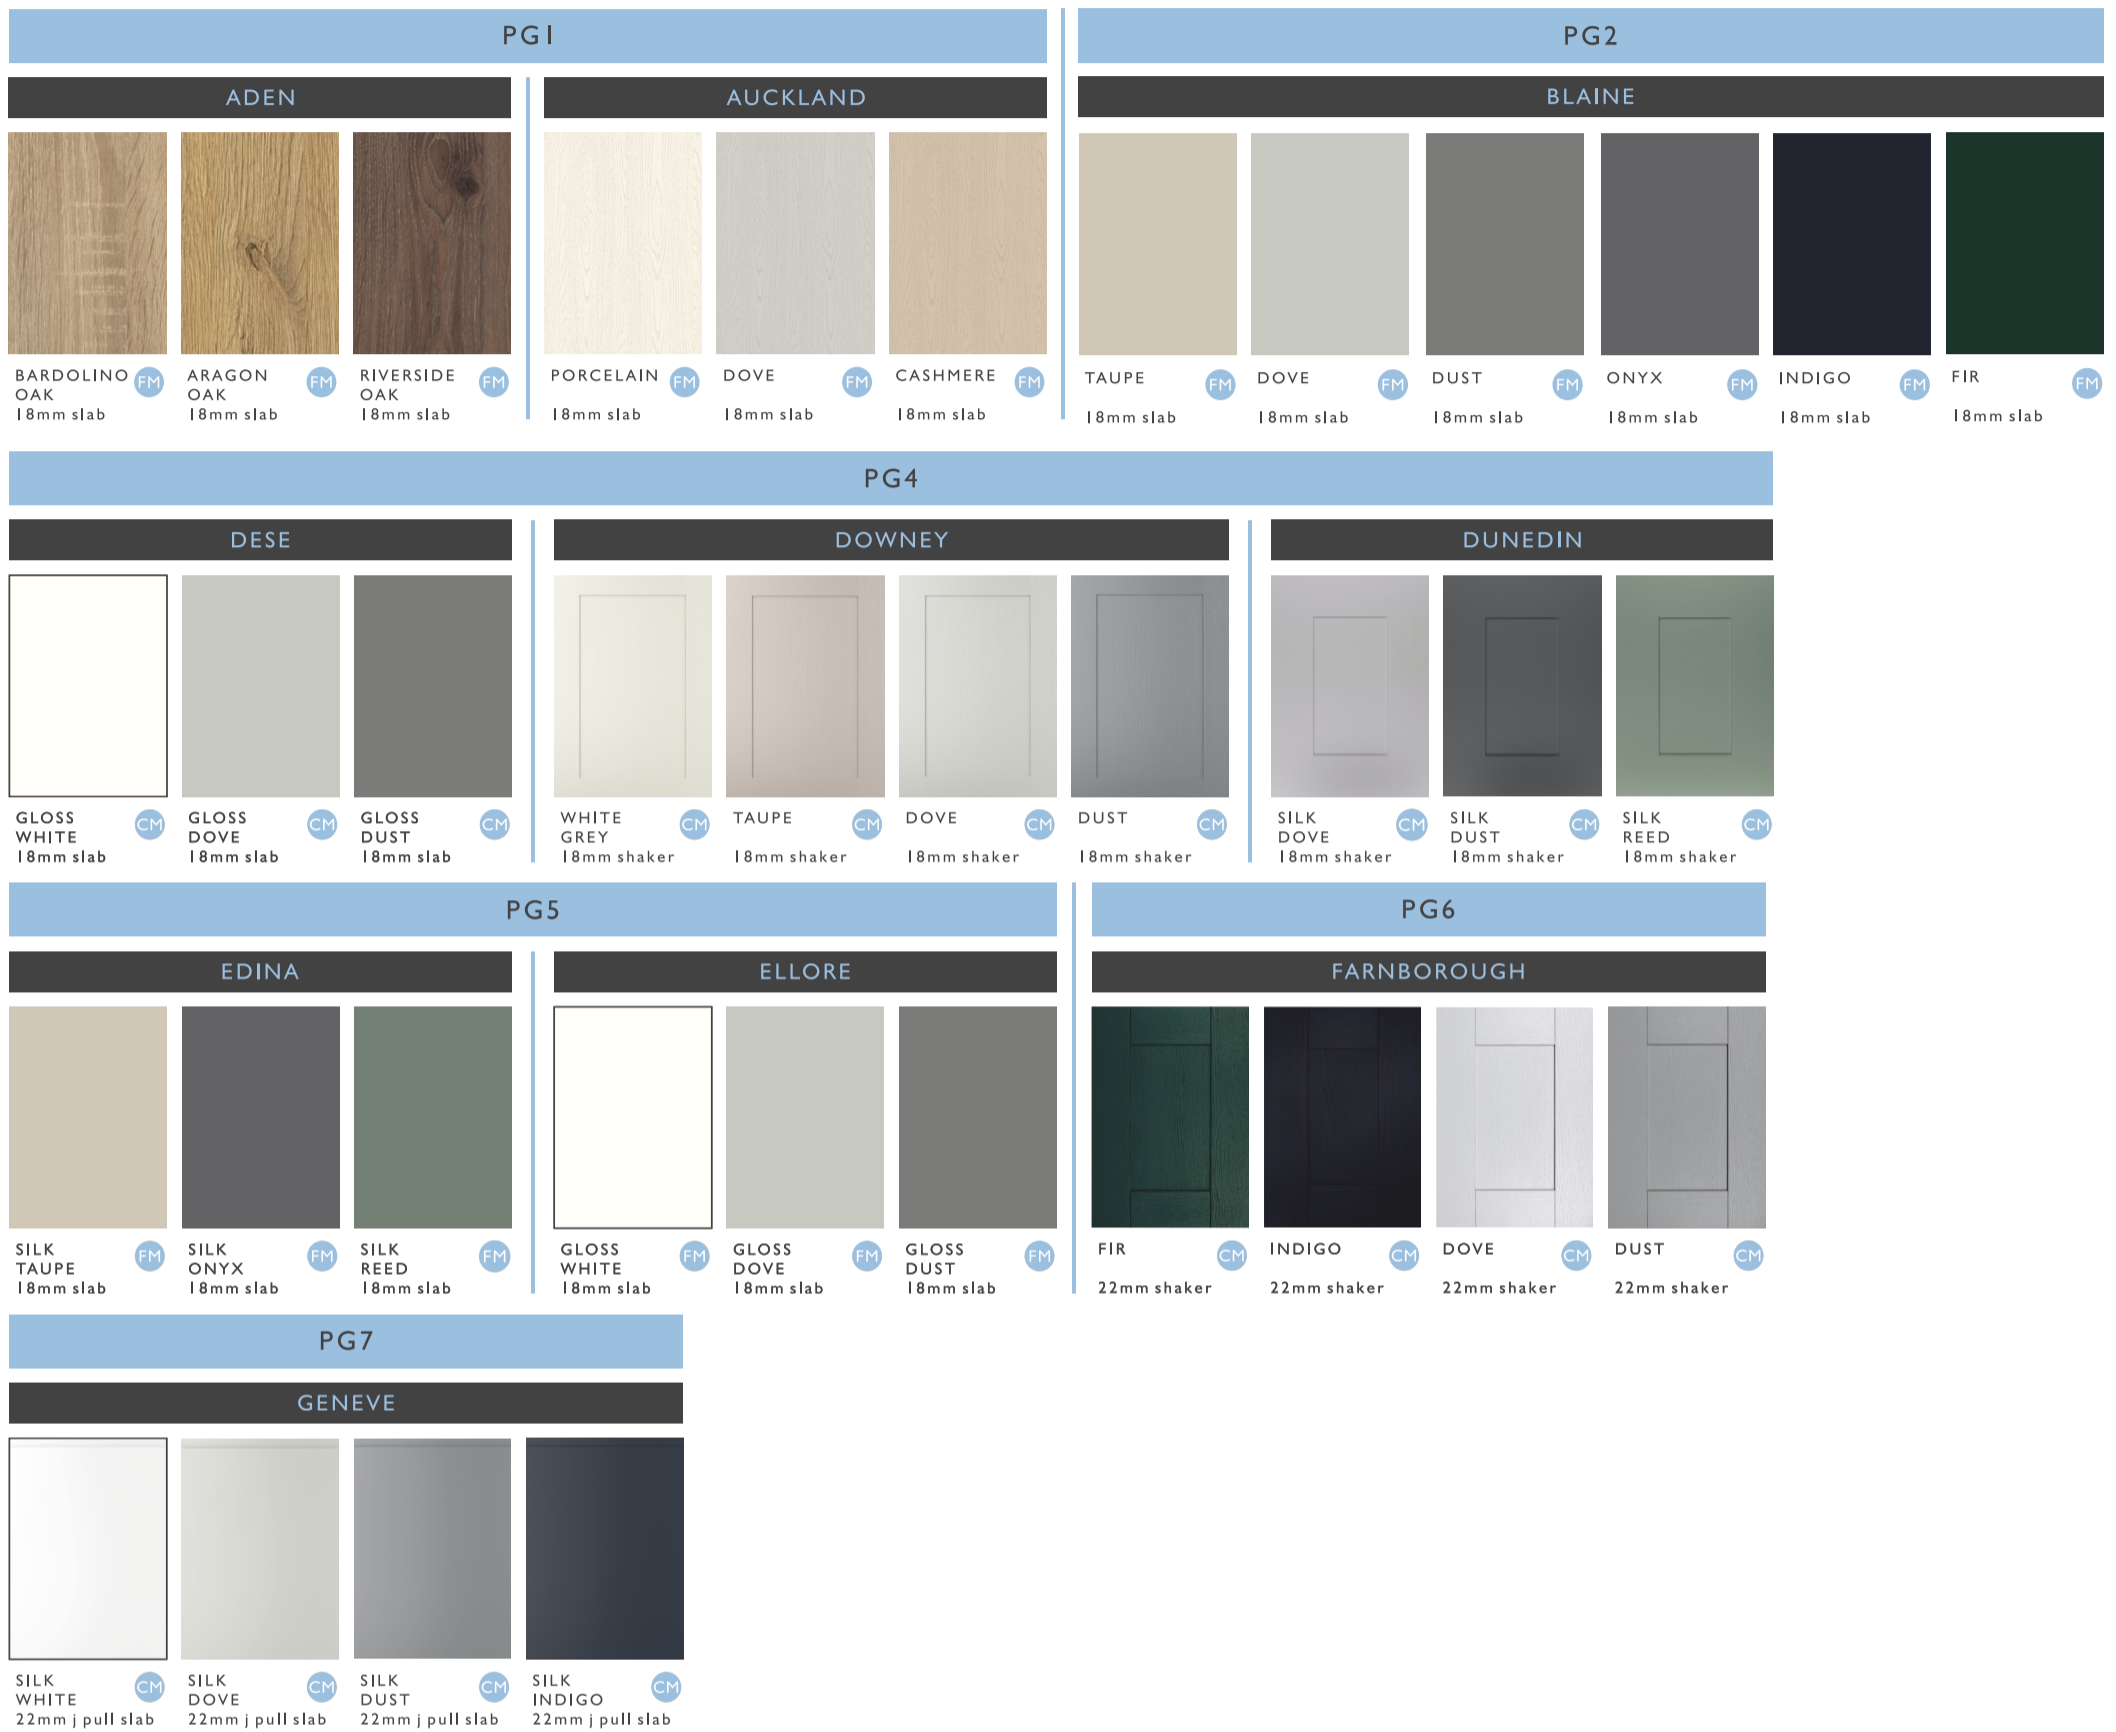

THE PURITY XPRESS DOOR COLLECTION

Your Purity Xpress units come as standard with White or Onyx cabinets. Your visible cabinet ends are therefore White or Onyx. You can of course add our Frontal Matched or Colour Matched gable ends should you wish the visible ends of your cabinet to match the kitchen door. Alternatively you can order our Frontal Matched or Colour Matched plant on panels. The guide below confirms which of our ranges are offered with Frontal Matched or Colour Matched gables and plant on panels.

FM

FRONTAL MATCHED When we use the term 'Frontal Matched' gables or plant on panels, this explains that the gables (sides of your units) or plant on panels (which attach to the visible sides of the units) will be manufactured from the same materials as the kitchen door creating a 100% match.

CM

COLOUR MATCHED When we use the term 'Colour Matched' gables or plant on panels, this explains that the gables (sides of your units) or plant on panels (which attach to the visible sides of the units) will NOT be manufactured from the same materials as the kitchen door but in a substitute material. Usually a melamine faced chipboard to the best available colour match but not the finish of the door. Always consult Richmond for samples to approve.