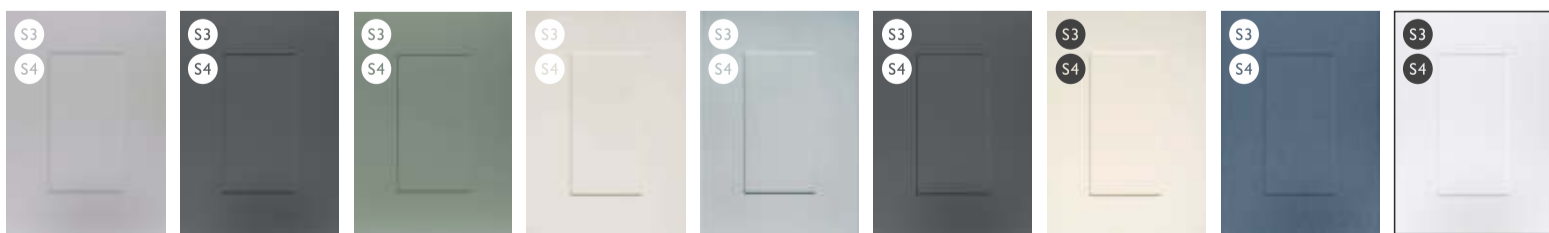

DUNE

DOVE 18mm shaker FM
DUST 18mm shaker FM
REED 18mm shaker FM
CASHMERE 18mm shaker FM
FJORD 18mm shaker FM
GRAPHITE 18mm shaker FM
MUSSEL 18mm shaker FM
SLATE 18mm shaker FM
WHITE 18mm shaker FM