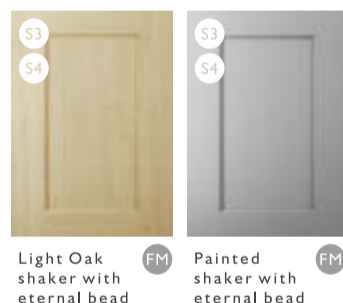

NOBU GLOSS

CASHMERE 18mm slab FM
 DUST 18mm slab FM
 DOVE 18mm slab FM
 WHITE 18mm slab FM
 GRAPHITE 18mm slab FM

PG7

GENOA

SILK WHITE 22mm j pull slab FM
 SILK DOVE 22mm j pull slab FM
 SILK DUST 22mm j pull slab FM
 SILK INDIGO 22mm j pull slab FM
 GLOSS WHITE 22mm j pull slab FM
 GLOSS DOVE 22mm j pull slab FM
 GLOSS DUST 22mm j pull slab FM

PG8

CAPTON

Light Oak shaker with v groove FM
 Painted shaker with v groove FM

CLIVEDEN

Light Oak raised centre panel FM
 Painted raised centre panel FM

FULWOOD

Painted narrow shaker FM

SOMERTON

Painted narrow shaker FM

TATTON

Light Oak shaker with eternal bead FM
 Painted shaker with eternal bead FM

WINSFORD

Painted inframe effect narrow shaker FM

PG9

HAMBRIDGE

Painted effect shaker with internal bead FM