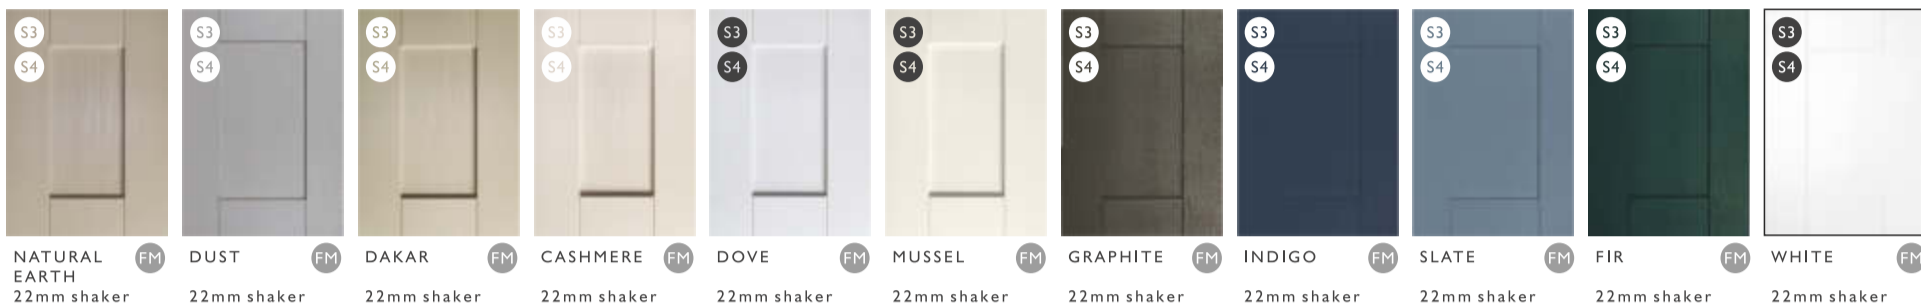

PG5

EDINA

ELLORE

PG6

FARNHAM

NOBU GLOSS

PG7

GENOA

PG8

CAPTON

CLIVEDEN

FULWOOD

SOMERTON

TATTON

WINSFORD

PG9

HAMBRIDGE

PG10

ISLA

BELLINGHAM

S3 RANGES AVAILABLE IN OUR SERIES | 3HREE CABINET SPECIFICATION

FM RANGES AVAILABLE WITH FRONTAL MATCHED PLANT ON PANELS

S4 RANGES AVAILABLE IN OUR SERIES | 4OUR CABINET SPECIFICATION

CM RANGES AVAILABLE WITH COLOUR MATCHED PLANT ON PANELS