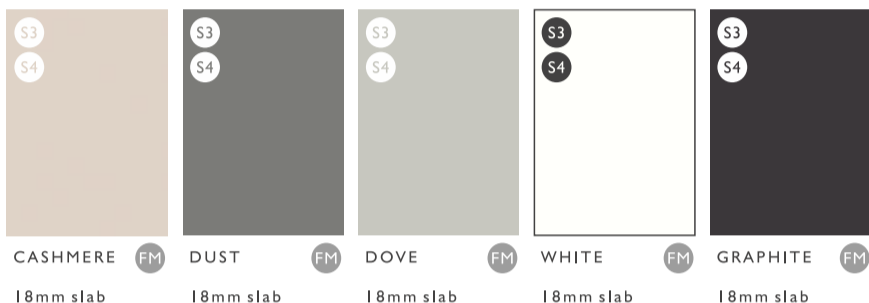

NATURAL EARTH 22mm shaker FM
DUST 22mm shaker FM
DAKAR 22mm shaker FM
CASHMERE 22mm shaker FM
DOVE 22mm shaker FM
MUSSEL 22mm shaker FM
GRAPHITE 22mm shaker FM
INDIGO 22mm shaker FM
SLATE 22mm shaker FM
FIR 22mm shaker FM
WHITE 22mm shaker FM

CASHMERE 18mm slab FM
DUST 18mm slab FM
DOVE 18mm slab FM
WHITE 18mm slab FM
GRAPHITE 18mm slab FM

PG7

GENOA