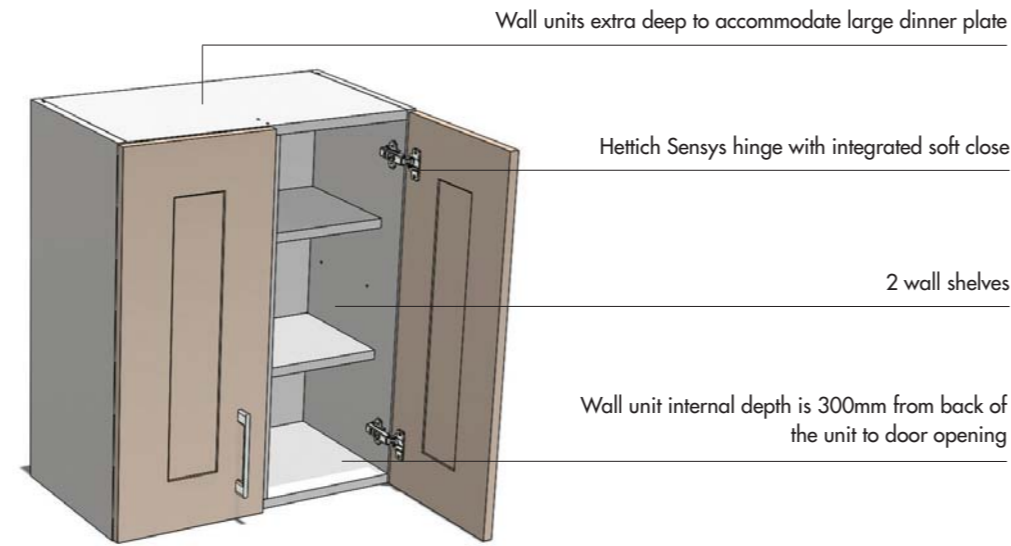

# KITCHEN CUPBOARD SPECIFICATION

- Base unit spec to include 18mm solid back panel, 'locking' shelf supports for anti-tilt.
- Adjustable feet allow for uneven floors and secure the plinth in place with clips.
- A 52mm gap to the rear of the base unit provides space for pipes, cables and scribing.
- 110° Hettich Sensys hinge with integrated soft close.
- Hettich Attira twin skin drawer with full extension runners and silent soft close system. This drawer is available in Silver and Anthracite.
- Base unit internal depth is 500mm from back of the unit to door opening.
- Wall unit internal depth is 300mm from back of the unit to door opening.
- Wall units extra deep to accommodate large dinner plate.
- Wall units have two shelves as standard