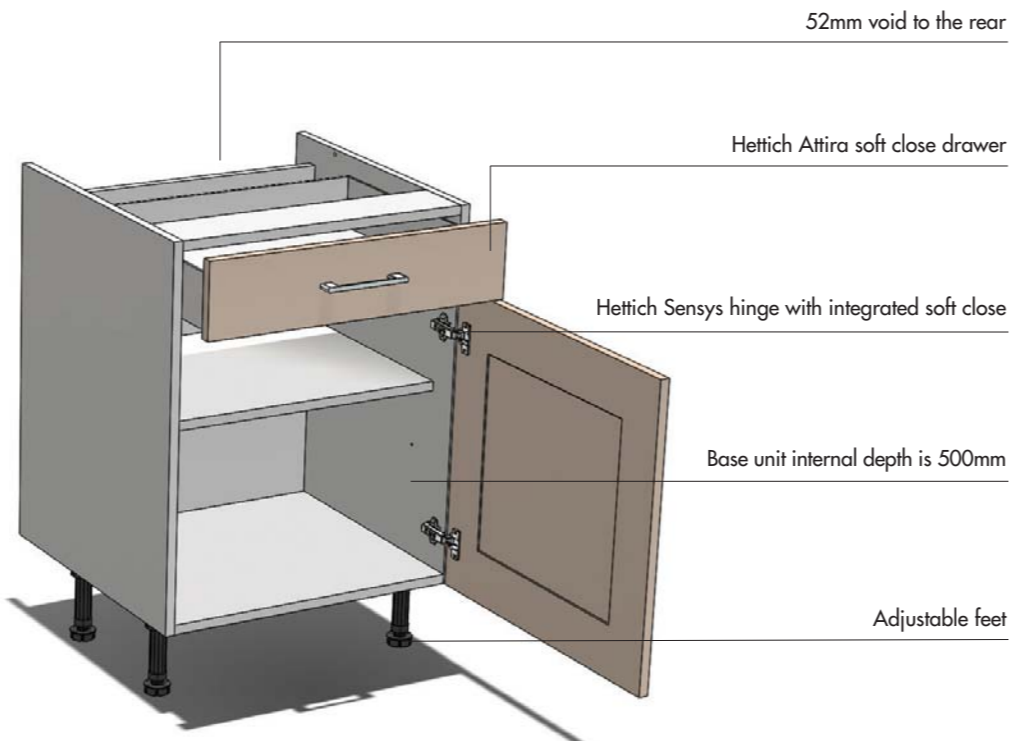

# KITCHEN CUPBOARD SPECIFICATION

- Base unit spec to include 18mm solid back panel, 'locking' shelf supports for anti-tilt.
- Adjustable feet allow for uneven floors and secure the plinth in place with clips.
- A 52mm gap to the rear of the base unit provides space for pipes, cables and scribing.
- 110° Hettich Sensys hinge with integrated soft close.
- Hettich Attira twin skin drawer with full extension runners and silent soft close system. This drawer is available in Silver and Anthracite.
- Base unit internal depth is 500mm from back of the unit to door opening.
- Wall unit internal depth is 300mm from back of the unit to door opening.
- Wall units extra deep to accommodate large dinner plate.
- Wall units have two shelves as standard